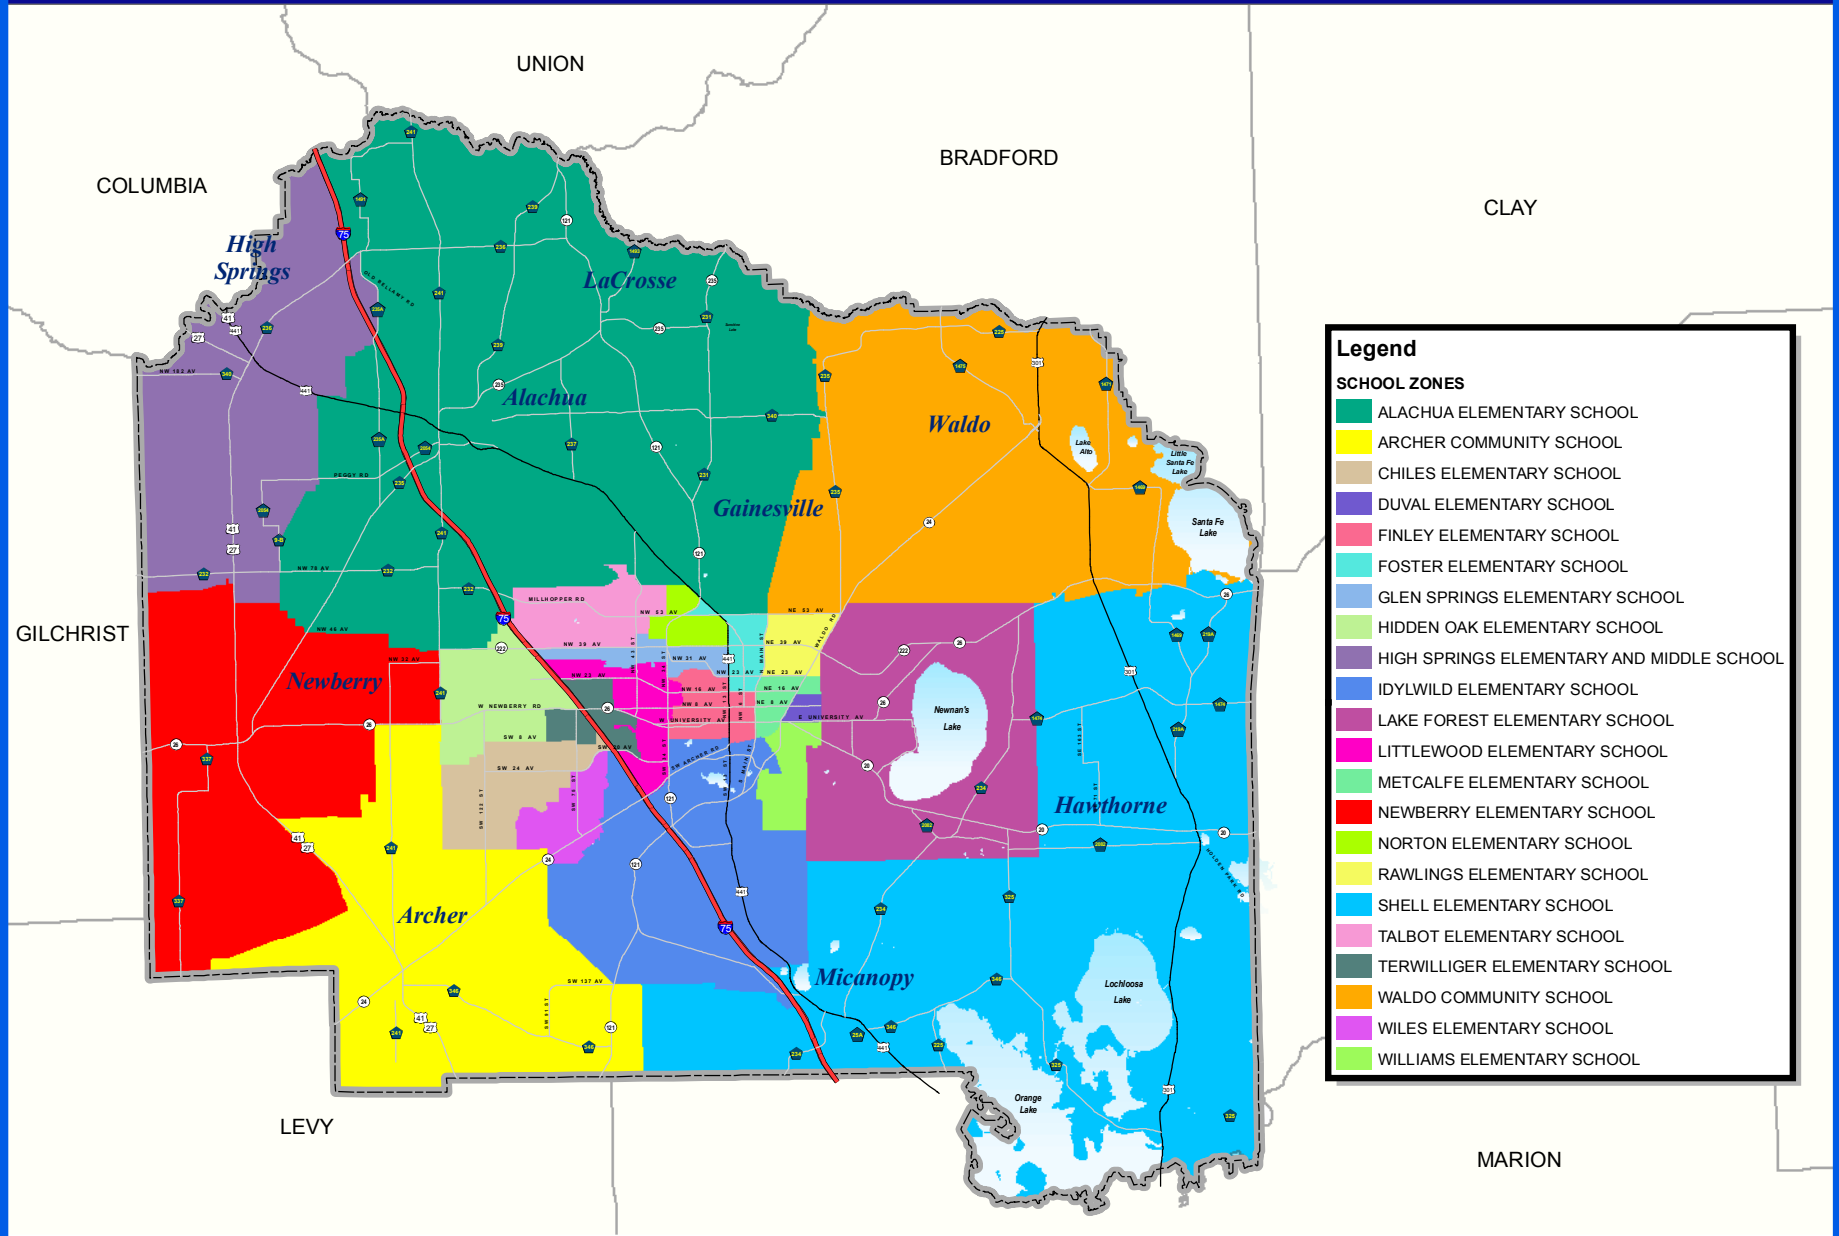

# ELEMENTARY SCHOOL ZONES

**Legend**

**SCHOOL ZONES**

- ALACHUA ELEMENTARY SCHOOL
- ARCHER COMMUNITY SCHOOL
- CHILES ELEMENTARY SCHOOL
- DUVAL ELEMENTARY SCHOOL
- FINLEY ELEMENTARY SCHOOL
- FOSTER ELEMENTARY SCHOOL
- GLEN SPRINGS ELEMENTARY SCHOOL
- HIDDEN OAK ELEMENTARY SCHOOL
- HIGH SPRINGS ELEMENTARY AND MIDDLE SCHOOL
- IDYLWILD ELEMENTARY SCHOOL
- LAKE FOREST ELEMENTARY SCHOOL
- LITTLEWOOD ELEMENTARY SCHOOL
- METCALFE ELEMENTARY SCHOOL
- NEWBERRY ELEMENTARY SCHOOL
- NORTON ELEMENTARY SCHOOL
- RAWLINGS ELEMENTARY SCHOOL
- SHELL ELEMENTARY SCHOOL
- TALBOT ELEMENTARY SCHOOL
- TERWILLIGER ELEMENTARY SCHOOL
- WALDO COMMUNITY SCHOOL
- WILES ELEMENTARY SCHOOL
- WILLIAMS ELEMENTARY SCHOOL