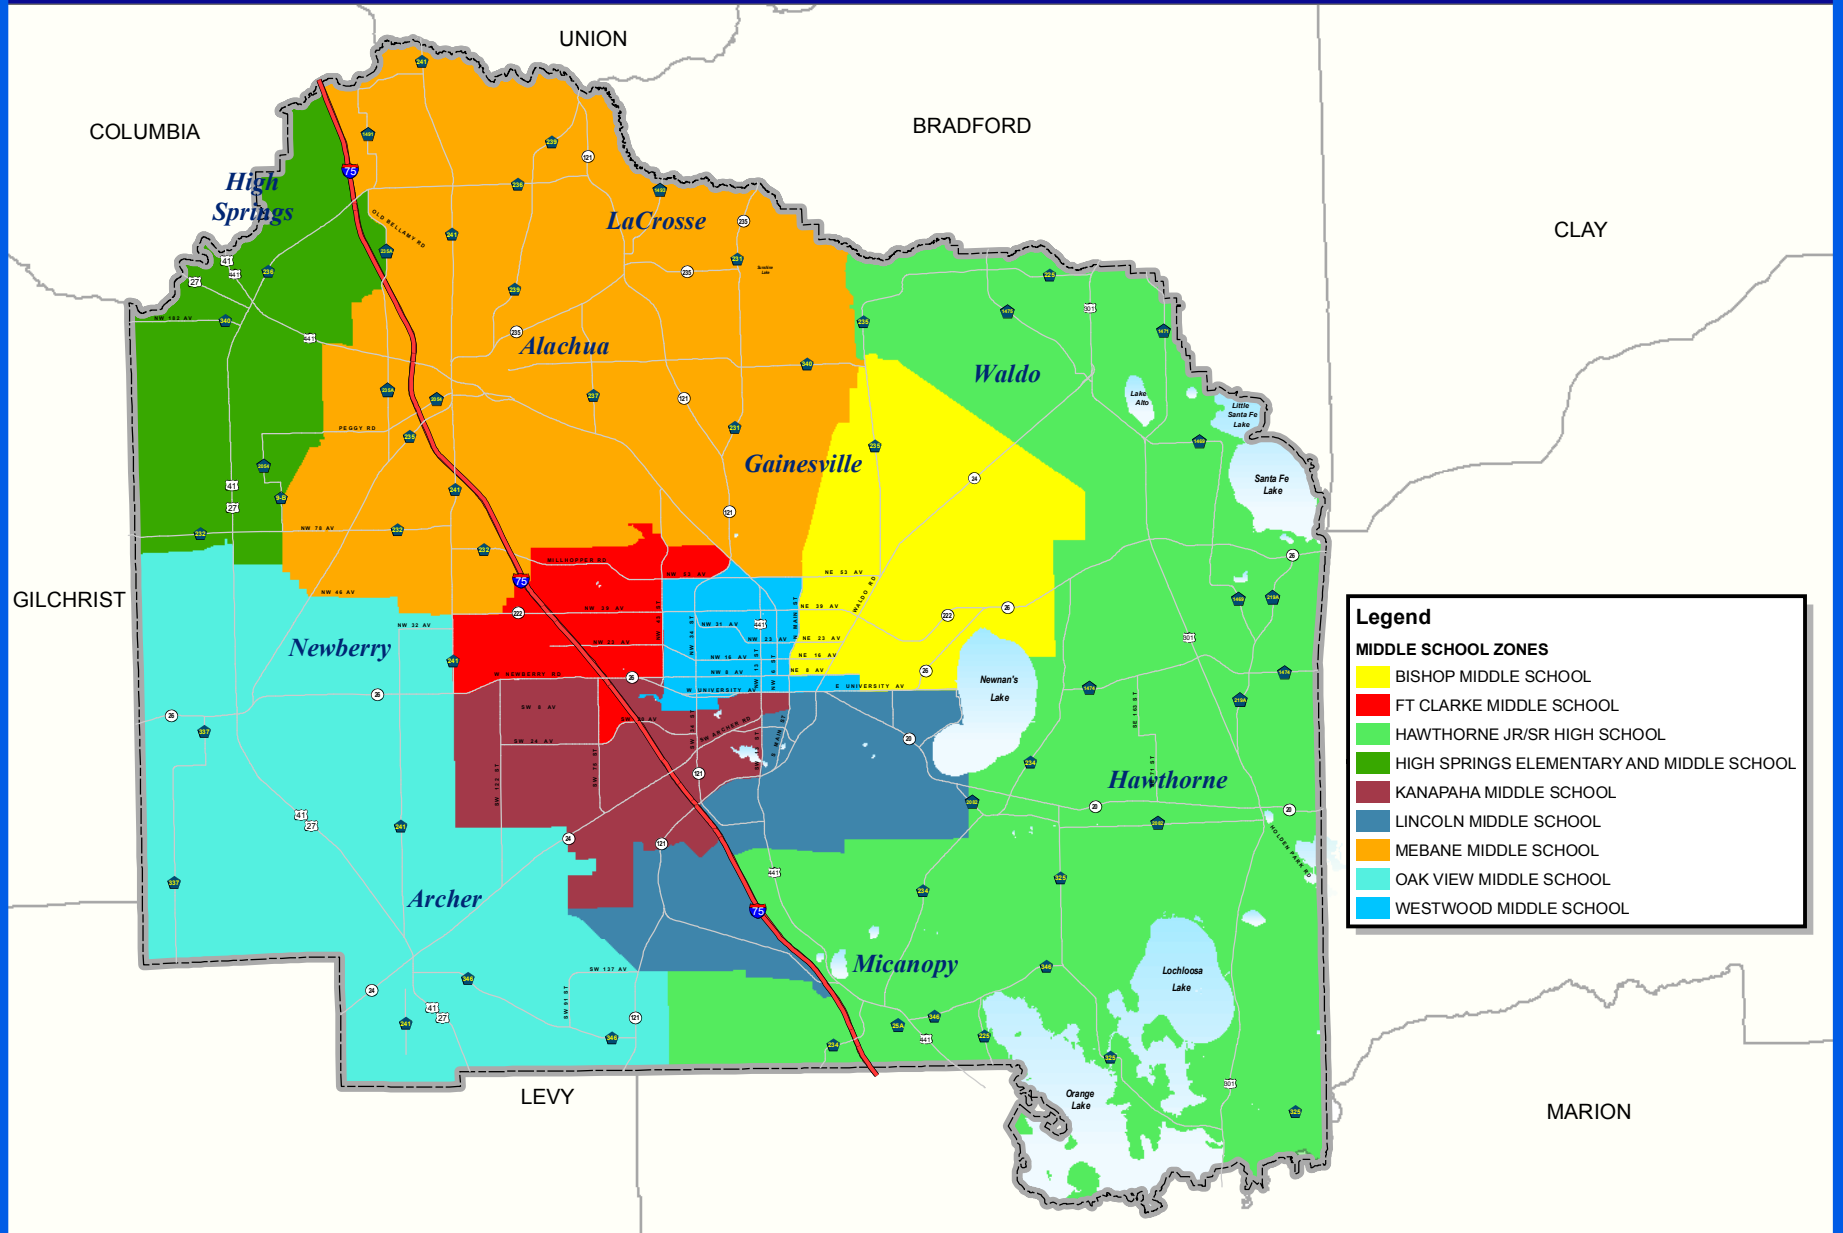

MIDDLE SCHOOL ZONES

Legend

MIDDLE SCHOOL ZONES

- BISHOP MIDDLE SCHOOL
- FT CLARKE MIDDLE SCHOOL
- HAWTHORNE JR/SR HIGH SCHOOL
- HIGH SPRINGS ELEMENTARY AND MIDDLE SCHOOL
- KANAPAHA MIDDLE SCHOOL
- LINCOLN MIDDLE SCHOOL
- MEBANE MIDDLE SCHOOL
- OAK VIEW MIDDLE SCHOOL
- WESTWOOD MIDDLE SCHOOL