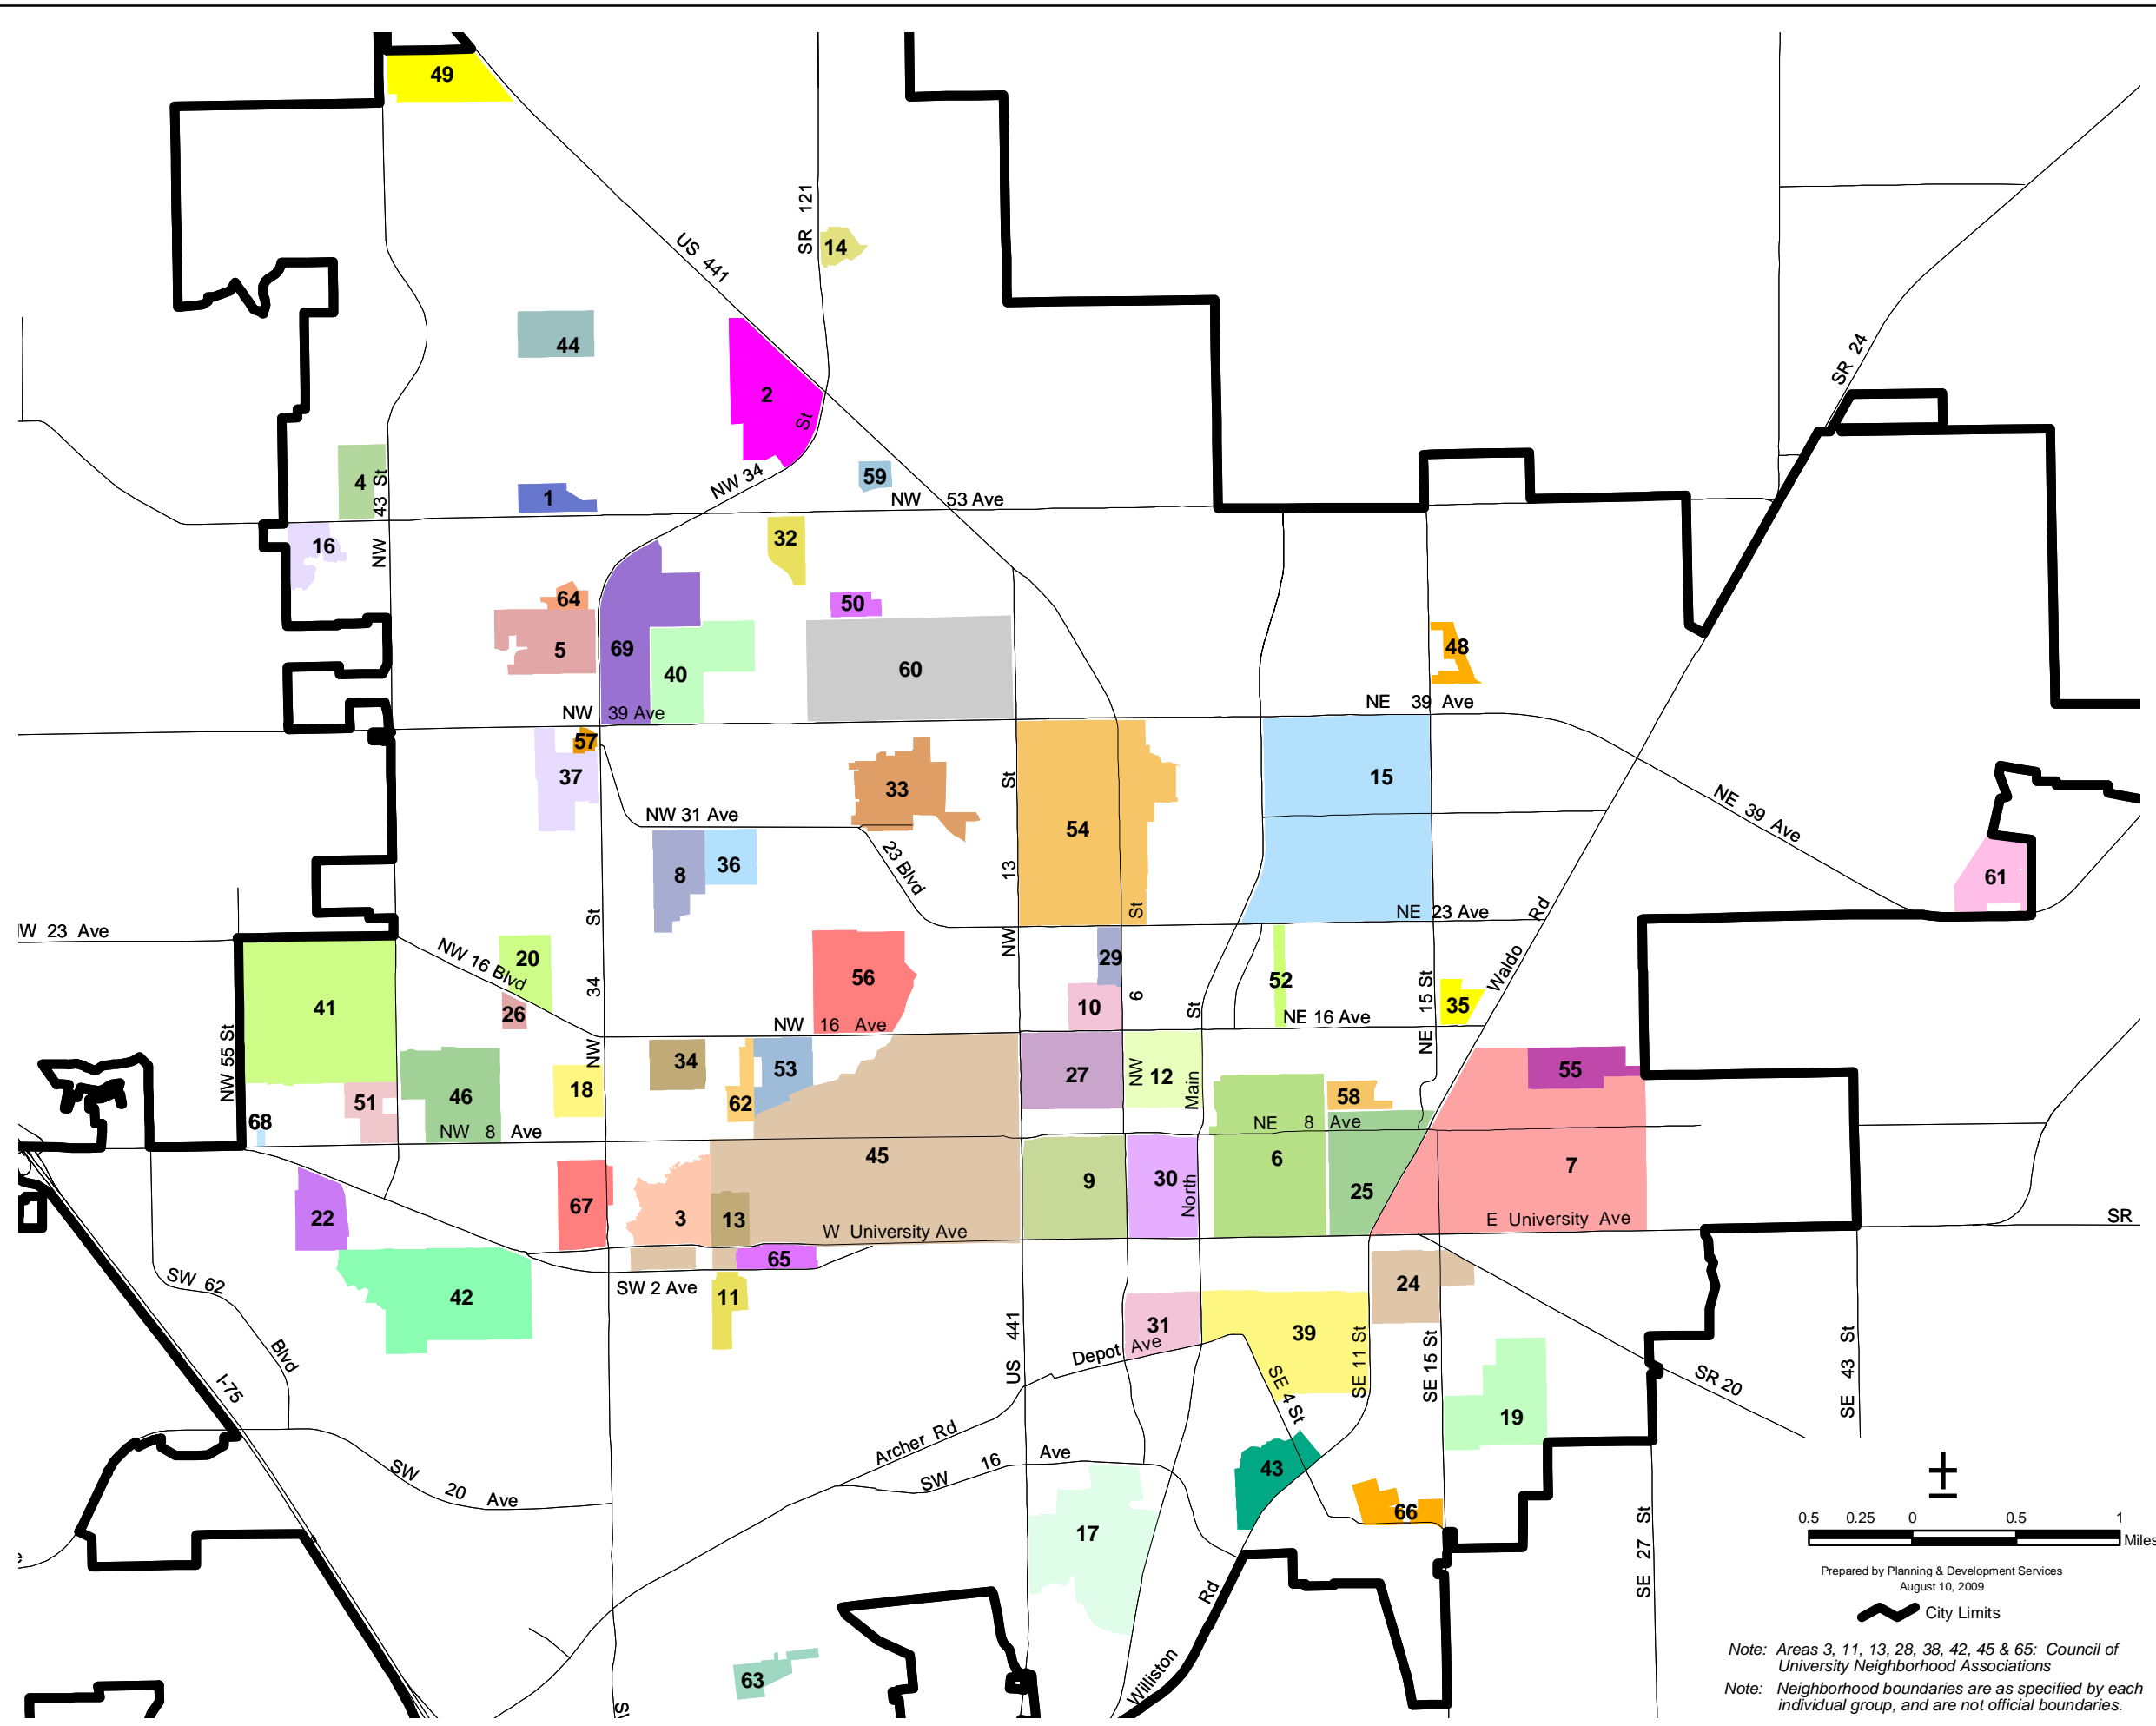

Neighborhood Groups & Associations City of Gainesville

- 1 Apple Tree
- 2 Pinderidge
- 3 Black Acres
- 4 Ashton
- 5 Capri
- 6 Duckpond
- 7 Duval & Eagle Eyes Crime Watch
- 8 Edgewood Hills
- 9 Fifth Avenue
- 10 Gateway Park
- 11 Golfview
- 12 Grove Street
- 13 Hibiscus Park
- 14 Hidden Lake
- 15 Highland Court Manor
- 16 Kensington Park
- 17 Kirkwood
- 18 Libby Heights
- 19 Lincoln Estates
- 20 Madison Park
- 22 Mill Pond
- 24 North Lincoln Heights
- 25 Northeast Neighbors
- 26 Northwest Estates
- 27 Oakview
- 28 Reserved
- 29 Pine Park
- 30 Pleasant Street
- 31 Porters Community
- 32 Rainbows East
- 33 Ridgeview
- 34 Ridgewood
- 35 Carol Estates South
- 36 Royal Gardens
- 37 Shadow Lawn Estates
- 38 Reserved
- 39 Springhill
- 40 Springtree
- 41 Suburban Heights
- 42 Sugarfoot
- 43 Sugarhill
- 44 Sutter's Landing
- 45 University Park
- 46 Westmoreland
- 47 Reserved
- 48 Ironwood
- 49 Turkey Creek Forest
- 50 Rainbow's End
- 51 Landmark Woods
- 52 Debra Heights
- 53 Raintree
- 54 Stephen Foster
- 55 Cedar Grove II
- 56 Forest Ridge
- 57 Las Pampas
- 58 Greater Northeast Community
- 59 Creekwood
- 60 Hazel Heights
- 61 Lamplighter
- 62 Mason Manor
- 63 Phoenix
- 64 Pinebreeze
- 65 University Village
- 66 Southeast Evergreen Trails
- 67 Woodland Terrace
- 68 Kingswood Court
- 69 Northwood

Prepared by Planning & Development Services
August 10, 2009

Note: Areas 3, 11, 13, 28, 38, 42, 45 & 65: Council of University Neighborhood Associations

Note: Neighborhood boundaries are as specified by each individual group, and are not official boundaries.